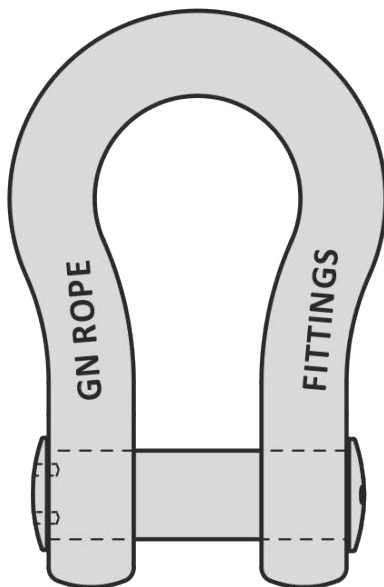

Material : Alloy steel  
Finish : Painted  
Temperature range : -20°C up to +200°C  
Standard certification : Certificate of Conformity  
3.1 material certificate EN 10204

Non-standard sizes or custom products available on request  
Suitable on all our type dee, bow and wide body shackles

Dimensions according the datasheet of the shackles

Special sizes on request