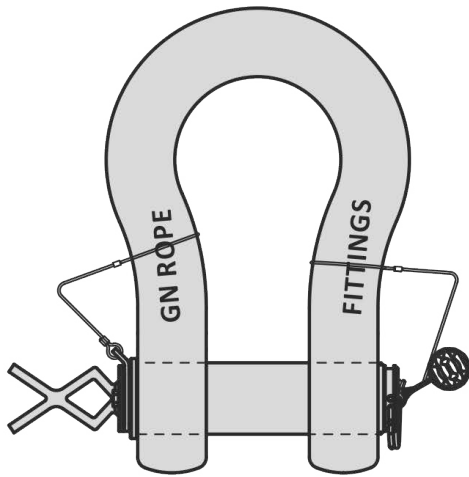

Material : Alloy steel  
 Finish : Painted  
 Temperature range : -20°C up to +200°C  
 Standard certification : Certificate of Conformity  
 3.1 material certificate EN 10204

Non-standard sizes or custom products available on request  
 Suitable on all our type dee, bow and wide body shackles

GENERAL

SHACKLES

THIMBLES

SOCKETS

LINKS

SWIVELS

HOOKS

MOORING

OTHERS

**Dimensions according the datasheet of the shackles**

Special sizes on request

Also available with: Guidance tube

T-bar

Without nut

Double monkeyfist