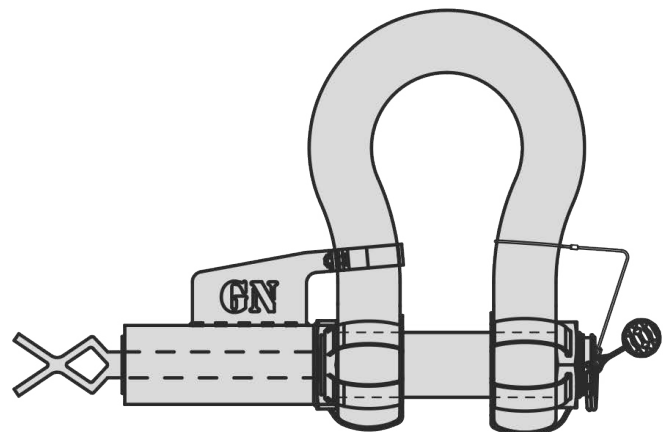

Material : Alloy steel  
 Finish : Painted  
 Temperature range : -20°C up to +200°C  
 Standard certification : Certificate of Conformity  
 3.1 material certificate EN 10204

Non-standard sizes or custom products available on request  
 Suitable on all our type dee, bow and wide body shackles

GENERAL

SHACKLES

THIMBLES

SOCKETS

LINKS

SWIVELS

HOOKS

MOORING

OTHERS

**Dimensions according the datasheet of the shackles**

Special sizes on request

Also available with: Guidance tube

T-bar

Without nut

Double monkeyfist