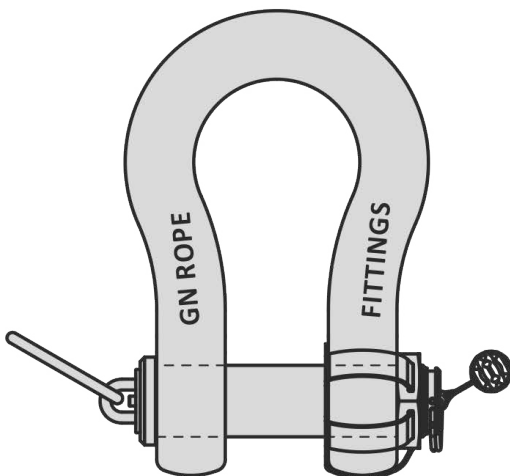

Material : Alloy steel  
 Finish : Painted  
 Temperature range : -20°C up to +200°C  
 Standard certification : Certificate of Conformity  
 3.1 material certificate EN 10204

Non-standard sizes or custom products available on request  
 Suitable on all our type dee, bow and wide body shackles

GENERAL

SHACKLES

THIMBLES

SOCKETS

LINKS

SWIVELS

HOOKS

MOORING

OTHERS

**Dimensions according the datasheet of the shackles**

Special sizes on request

Also available with: Guidance tube

T-bar

Without nut

Double monkeyfist