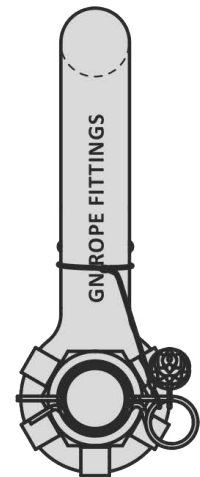

Material : Alloy steel  
 Finish : Painted  
 Temperature range : -20°C up to +200°C  
 Standard certification : Certificate of Conformity  
 3.1 material certificate EN 10204

Non-standard sizes or custom products available on request  
 Suitable on all our type dee, bow and wide body shackles

GENERAL

SHACKLES

THIMBLES

SOCKETS

LINKS

SWIVELS

HOOKS

MOORING

OTHERS

**Dimensions according the datasheet of the shackles**

Special sizes on request

Also available with: Guidance tube

T-bar

Without nut

Double monkeyfist