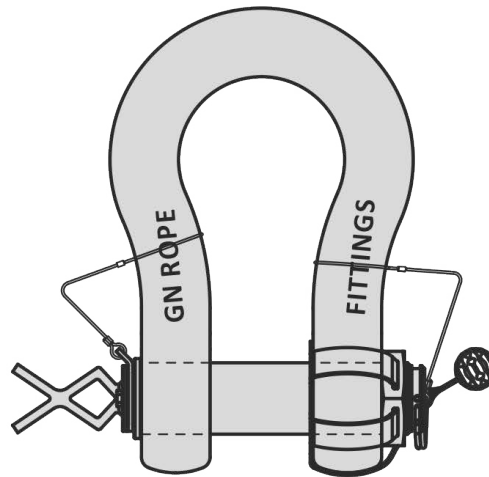

Material : Alloy steel  
 Finish : Painted  
 Temperature range : -20°C up to +200°C  
 Standard certification : Certificate of Conformity  
 3.1 material certificate EN 10204

Non-standard sizes or custom products available on request  
 Suitable on all our type dee, bow and wide body shackles

GENERAL

SHACKLES

THIMBLES

SOCKETS

LINKS

SWIVELS

HOOKS

MOORING

OTHERS

**Dimensions according the datasheet of the shackles**

Special sizes on request

Also available with: Guidance tube

T-bar

Without nut

Double monkeyfist